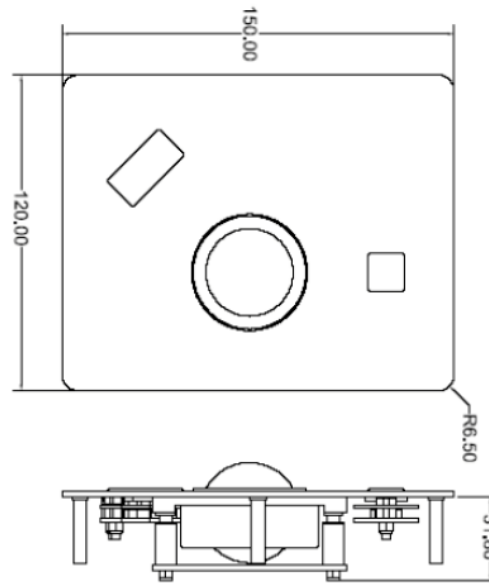

RAFI

Key features:

38mm Stainless Steel Trackball

Choice of 304 and 316 graded steel

PS/2 and USB connections

Ergonomically positioned mouse buttons

Self-lubricating PTFE seal to IP65 sealing when stationary